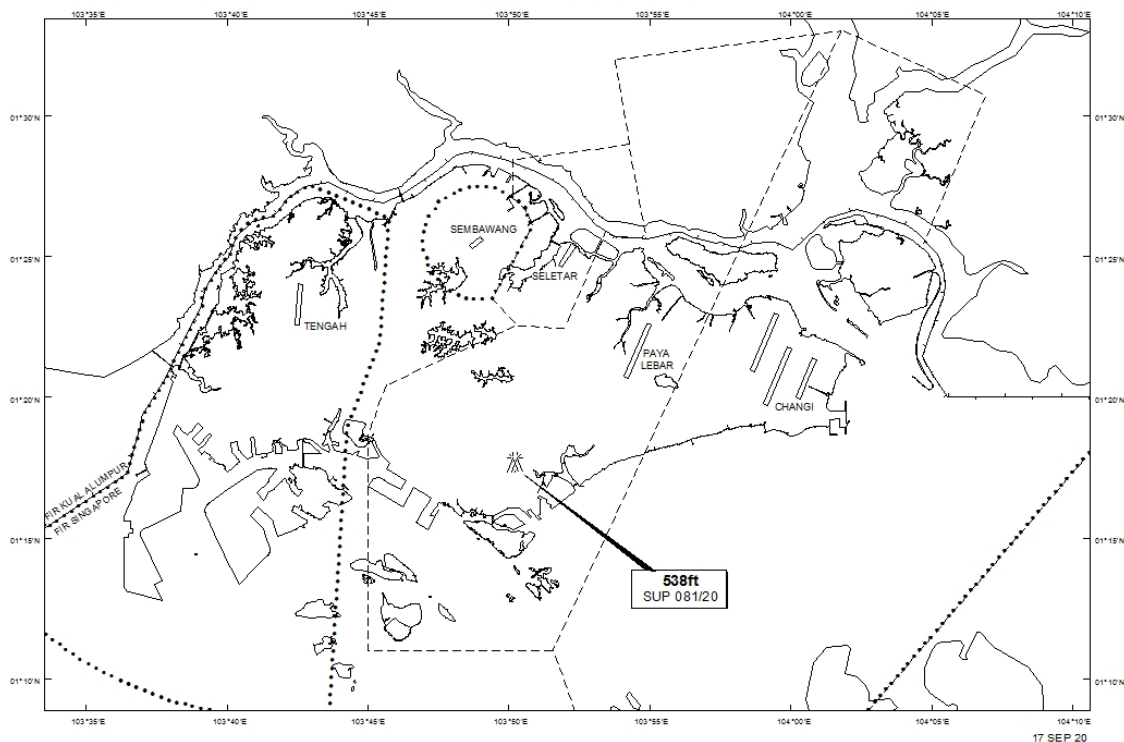

Email: caas_singaporeais@caas.gov.sgURL: www.caas.gov.sgURL: <https://aim-sg.caas.gov.sg>**AIP Supplement for
Singapore****AIP SUP
081/2020****Effective from 17 SEP 2020****/ 30 DEC 2021****Published on 17 SEP 2020****PAYA LEBAR AIRPORT – LUFFING CRANES**

WIE/2112301559 four luffing cranes, height 538ft AMSL, erected at 011741N 1035014E (bearing 227 degrees, distance 5.37nm from Paya Lebar ARP - within Paya Lebar Control Zone). Cranes marked and lighted at night. (NOTAM A2942/20 dated 06/08/2020 is hereby superseded.)

LOCATION OF OBSTACLES

PAGE INTENTIONALLY LEFT BLANK