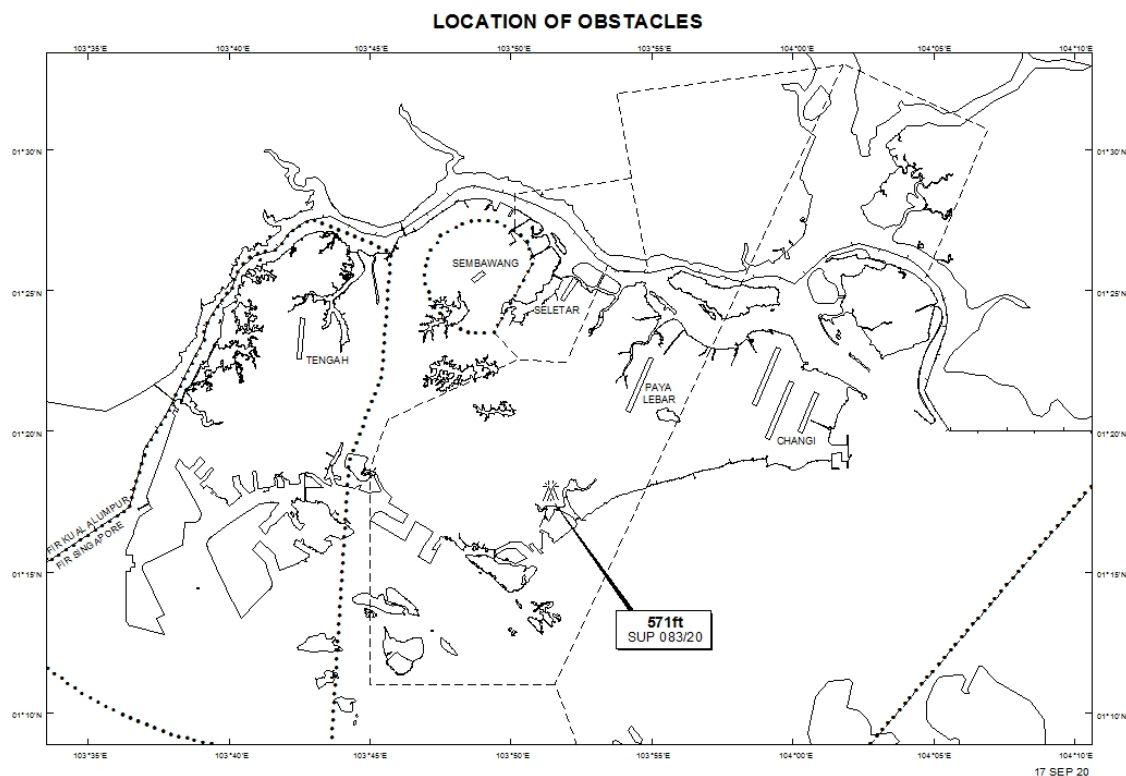

WIE/2112091559 two luffer cranes and one topless crane, height 571ft AMSL, erected at 011753N 1035125E (bearing 218.5 degrees, distance 4.42nm from Paya Lebar ARP - within Paya Lebar Control Zone). Cranes marked and lighted at night. (NOTAM A2893/20 dated 03/08/2020 is hereby superseded.)