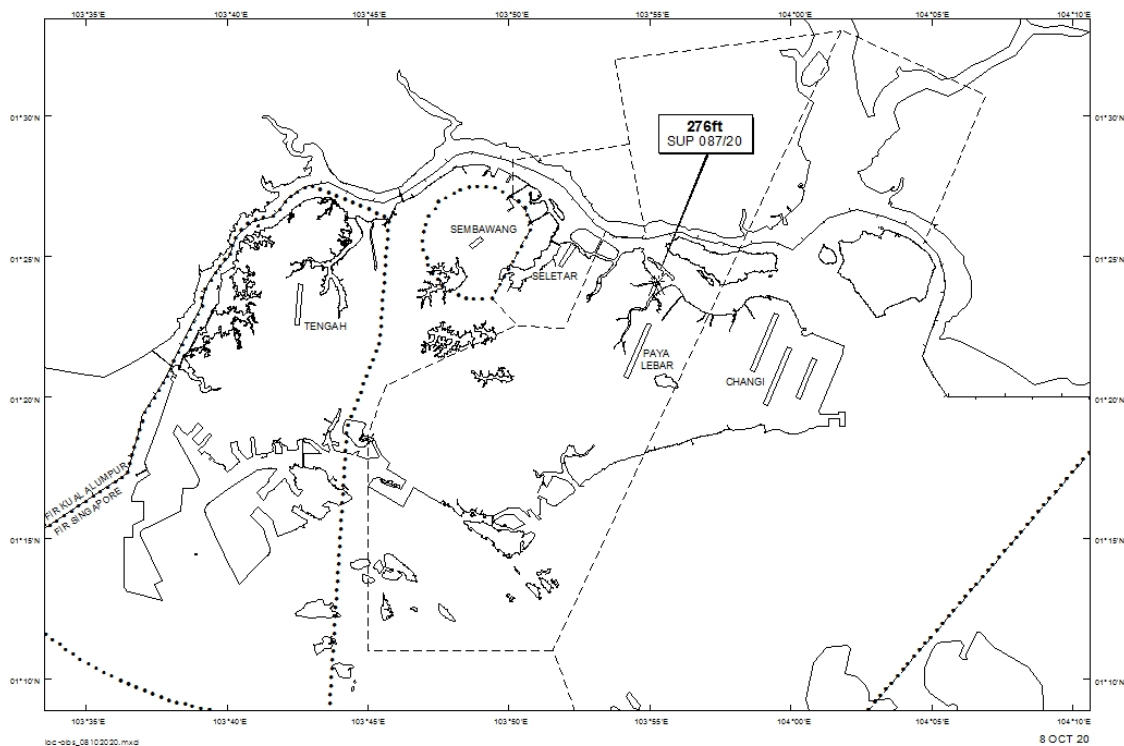

Email: caas_singaporeais@caas.gov.sgURL: www.caas.gov.sgURL: <https://aim-sg.caas.gov.sg>

AIP Supplement for Singapore

AIP SUP
087/2020

Effective from 08 OCT 2020

/ 01 MAY 2021

Published on 08 OCT 2020

PAYA LEBAR AIRPORT – TOPLESS CRANES

WIE/2105011559 two topless cranes, height 276ft AMSL, erected at 012356N 1035514E (bearing 22.2 degrees, distance 2.8nm from Paya Lebar ARP - within Paya Lebar Control Zone). Cranes marked and lighted at night. (NOTAM A3850/20 dated 30/09/2020 is hereby superseded.)

LOCATION OF OBSTACLES

PAGE INTENTIONALLY LEFT BLANK