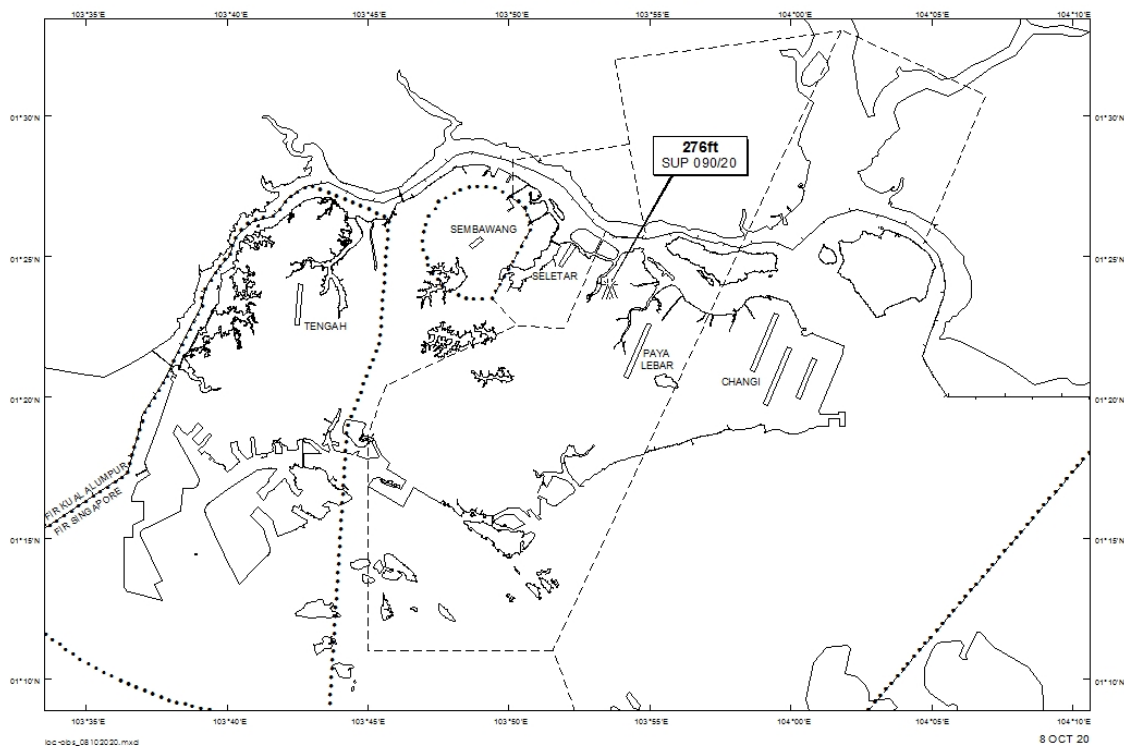

Email: caas_singaporeais@caas.gov.sgURL: www.caas.gov.sgURL: <https://aim-sg.caas.gov.sg>**AIP Supplement for
Singapore****AIP SUP
090/2020****Effective from 08 OCT 2020****/ 01 OCT 2021****Published on 08 OCT 2020****PAYA LEBAR AIRPORT – TOPLESS CRANES**

WIE/2110011559 four topless cranes, height 276ft AMSL, erected at 012350N 1035335E (bearing 346.8 degrees, distance 2.56nm from Paya Lebar ARP - within Paya Lebar Control Zone). Cranes marked and lighted at night. (NOTAM A3658/20 dated 24/09/2020 is hereby superseded.)

LOCATION OF OBSTACLES

PAGE INTENTIONALLY LEFT BLANK