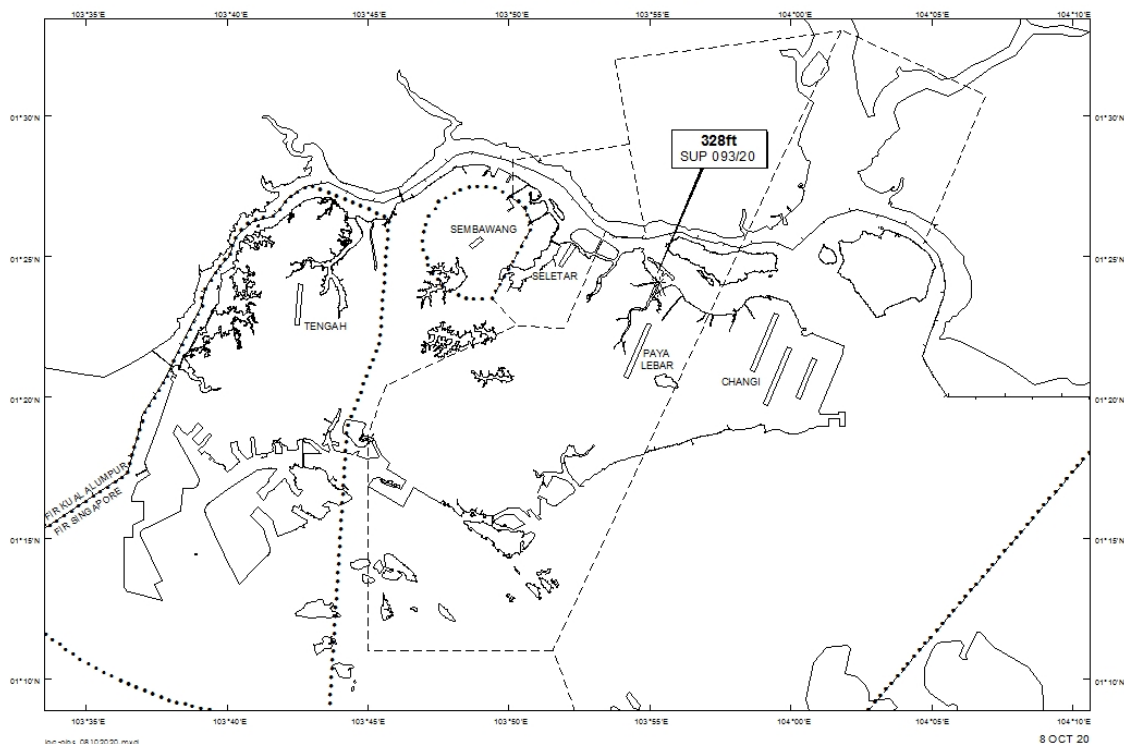

Email: caas_singaporeais@caas.gov.sgURL: www.caas.gov.sgURL: <https://aim-sg.caas.gov.sg>

AIP Supplement for Singapore

AIP SUP
093/2020

Effective from 08 OCT 2020

/ 01 NOV 2021

Published on 08 OCT 2020

PAYA LEBAR AIRPORT – MOBILE CRANES

WIE/2111011559 nine mobile cranes, height 328ft AMSL, erected at 012354N 1035516E (bearing 23.4 degrees, distance 2.79nm from Paya Lebar ARP - within Paya Lebar Control Zone). Cranes marked and lighted at night. (NOTAM A3655/20 dated 24/09/2020 is hereby superseded.)

LOCATION OF OBSTACLES

PAGE INTENTIONALLY LEFT BLANK