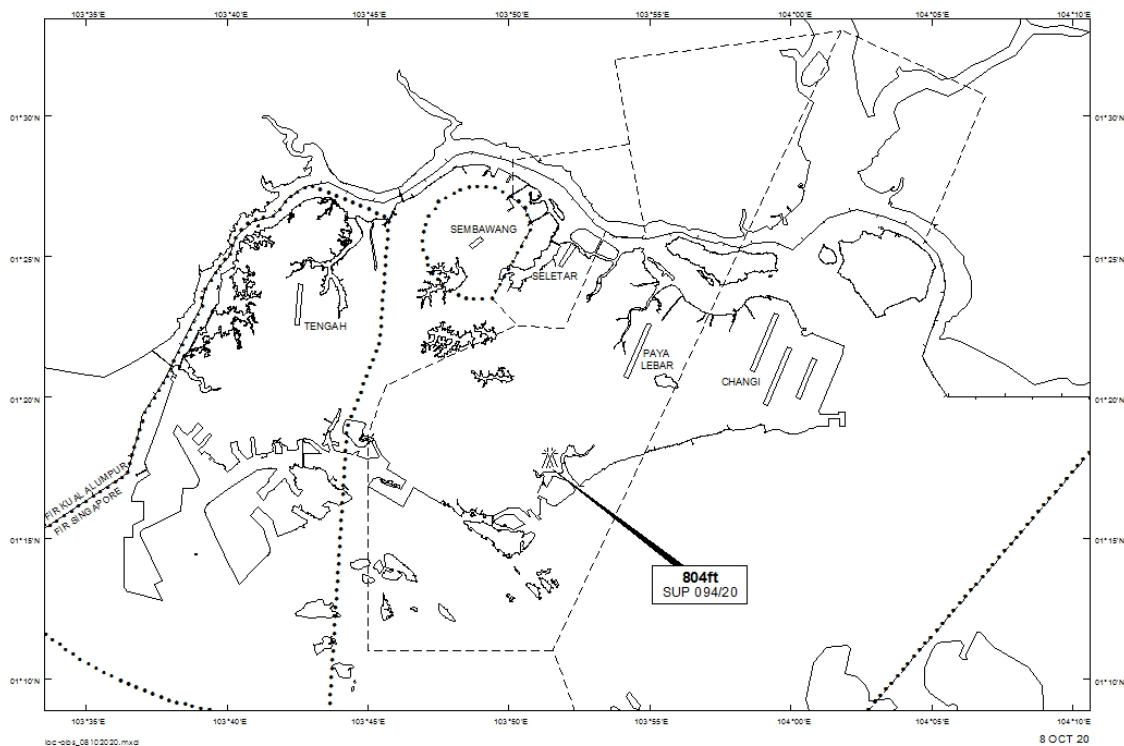

Email: caas_singaporeais@caas.gov.sgURL: www.caas.gov.sgURL: <https://aim-sg.caas.gov.sg>**AIP Supplement for
Singapore****AIP SUP
094/2020****Effective from 08 OCT 2020****/ 01 OCT 2021****Published on 08 OCT 2020****PAYA LEBAR AIRPORT – LUFFING CRANES**

WIE/2110011559 four luffing cranes, height 804ft AMSL, erected at 011750N 1035127E (bearing 217.7 degrees, distance 4.4nm from Paya Lebar ARP - within Paya Lebar Control Zone). Cranes marked and lighted at night. (NOTAM A3491/20 dated 14/09/2020 is hereby superseded.)

LOCATION OF OBSTACLES

PAGE INTENTIONALLY LEFT BLANK