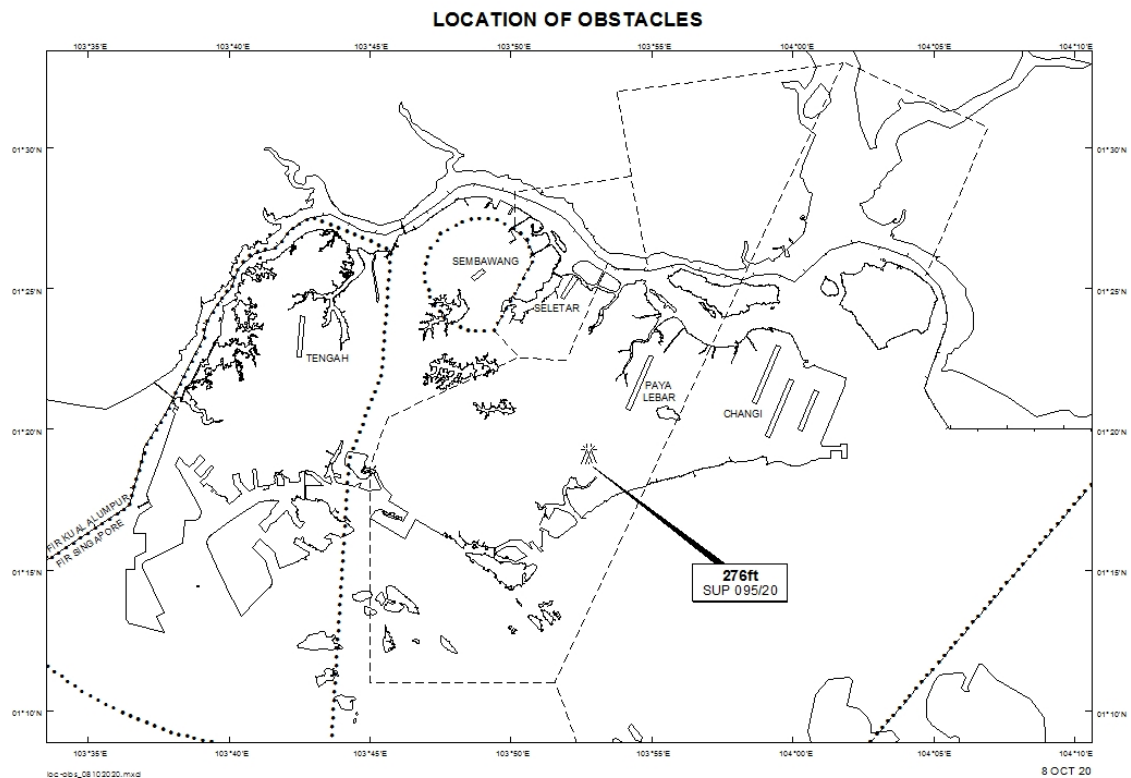

Email: caas_singaporeais@caas.gov.sgURL: www.caas.gov.sgURL: <https://aim-sg.caas.gov.sg>**AIP Supplement for
Singapore****AIP SUP
095/2020****Effective from 02 NOV 2020****/ 31 DEC 2021****Published on 08 OCT 2020****PAYA LEBAR AIRPORT – FLAT TOP CRANES**

BTN 2011021600/2112311559 four flat top cranes, height 276ft AMSL, erected at 011906N 1035247E (bearing 211.7 degrees, distance 2.63nm from Paya Lebar ARP - within Paya Lebar Control Zone). Cranes marked and lighted at night. (NOTAM A3478/20 dated 12/09/2020 is hereby superseded.)