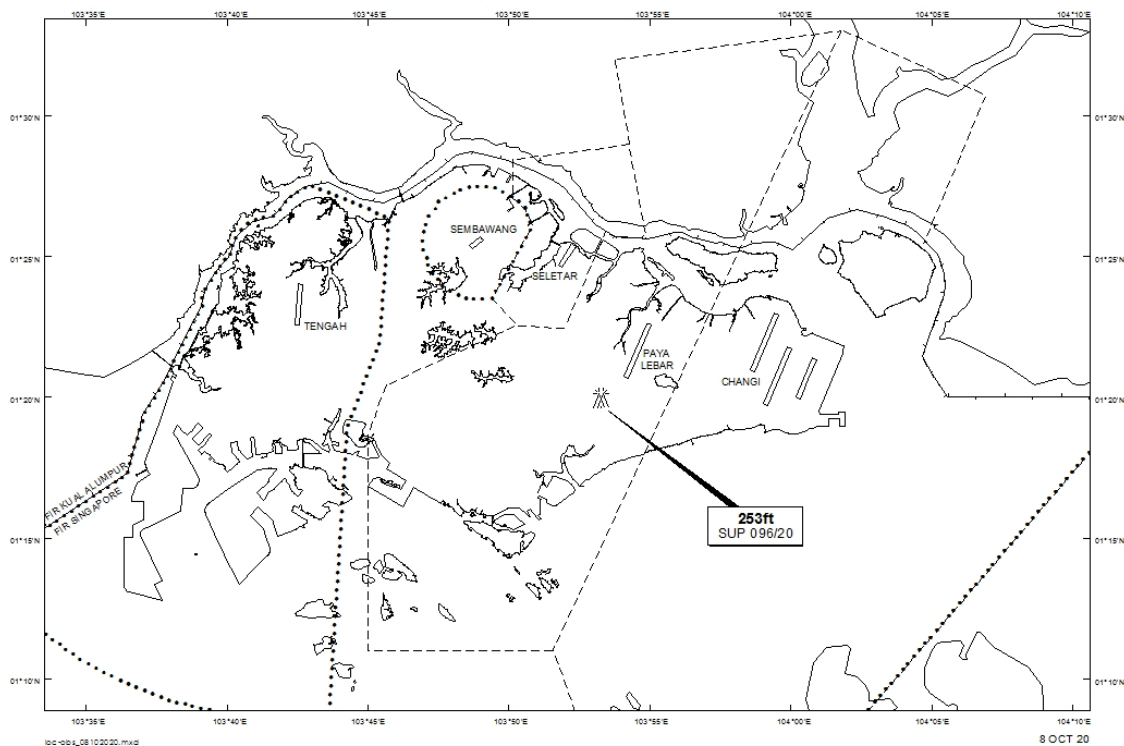

## AIP Supplement for Singapore

**AIP SUP****096/2020****Effective from 08 OCT 2020****/ 14 SEP 2021****Published on 08 OCT 2020**

### PAYA LEBAR AIRPORT – LUFFING CRANES

WIE/2109141559 two luffing cranes, height 253ft AMSL, erected at 011958N 1035315E (bearing 213.8 degrees, distance 1.68nm from Paya Lebar ARP - within Paya Lebar Control Zone). Cranes marked and lighted at night. (NOTAM A3445/20 dated 08/09/2020 is hereby superseded.)

#### LOCATION OF OBSTACLES

*PAGE INTENTIONALLY LEFT BLANK*