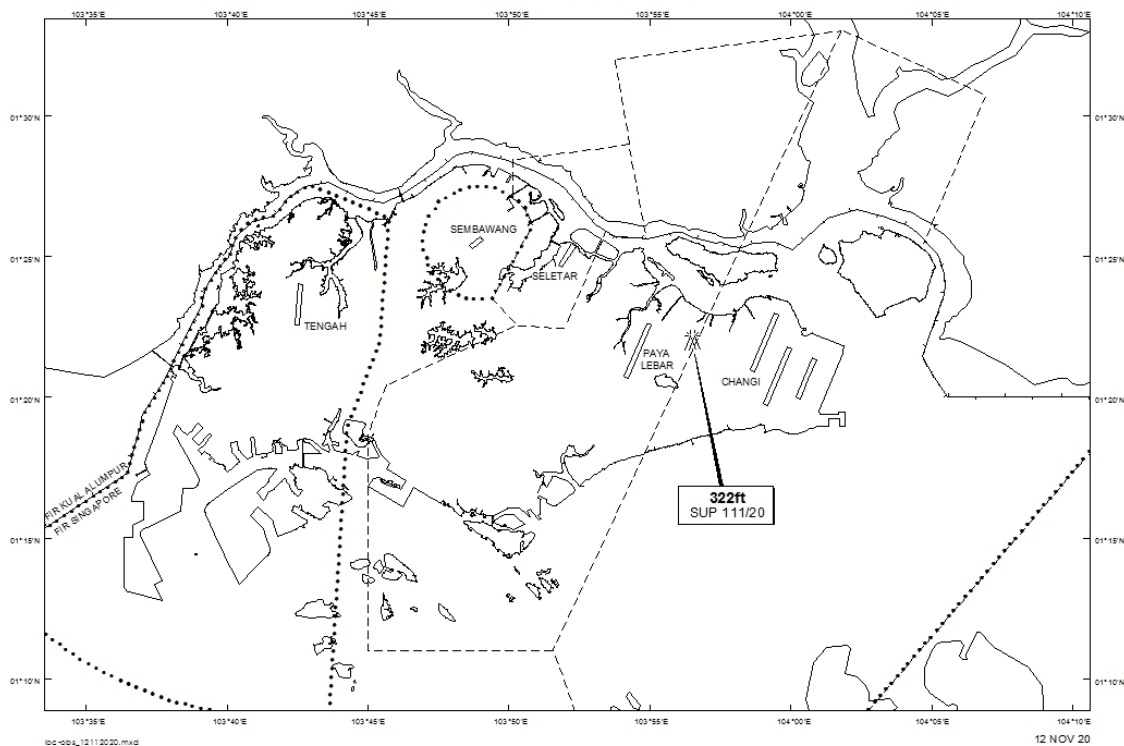

Email: caas_singaporeais@caas.gov.sgURL: www.caas.gov.sgURL: <https://aim-sg.caas.gov.sg>**AIP Supplement for
Singapore****AIP SUP
111/2020****Effective from 12 NOV 2020****/ 19 OCT 2021****Published on 12 NOV 2020****PAYA LEBAR AIRPORT – TOPLESS CRANES**

WIE/2110191559 two topless cranes, height 322ft AMSL, erected at 012200N 1035632E (bearing 74.7 degrees, distance 2.45nm from Paya Lebar ARP - within Paya Lebar Control Zone). Cranes marked and lighted at night. (NOTAM A4123/20 dated 14/10/2020 is hereby superseded.)

LOCATION OF OBSTACLES

PAGE INTENTIONALLY LEFT BLANK