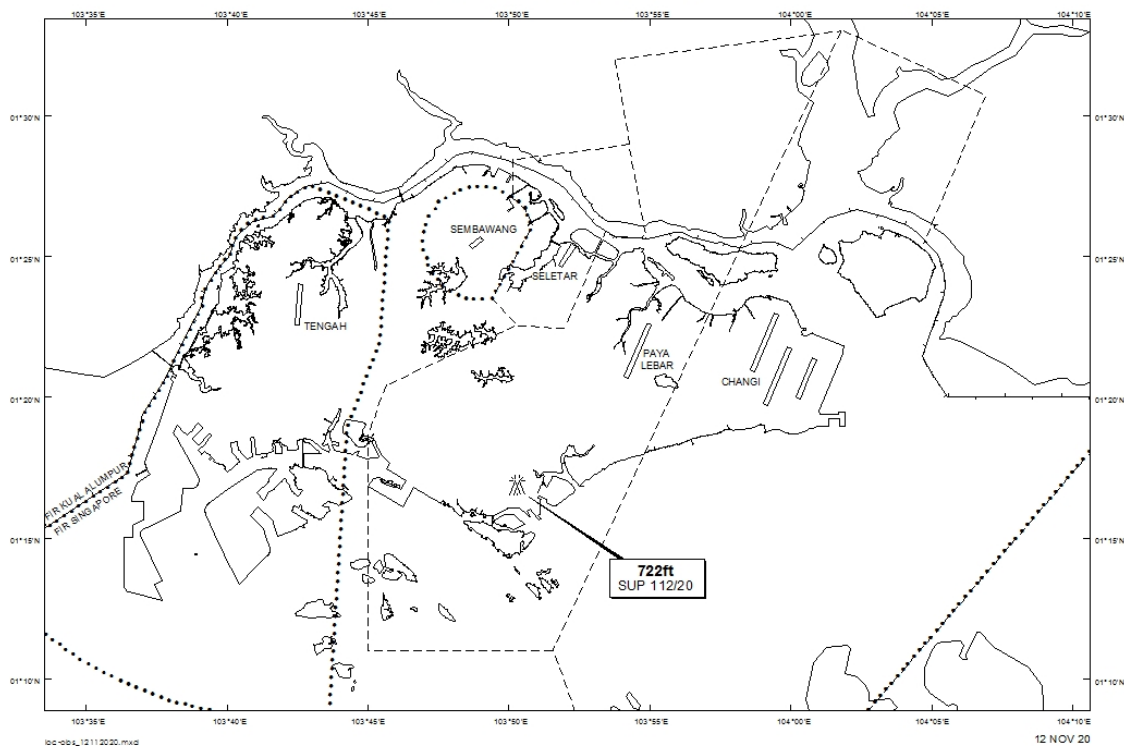

Email: caas_singaporeais@caas.gov.sgURL: www.caas.gov.sgURL: <https://aim-sg.caas.gov.sg>

AIP Supplement for Singapore

**AIP SUP****112/2020****Effective from 12 NOV 2020****/ 31 DEC 2021****Published on 12 NOV 2020**

PAYA LEBAR AIRPORT – LUFFER CRANES

WIE/2112311559 five luffer cranes, height 722ft AMSL, erected at 011653N 1035018E (bearing 221 degrees, distance 5.9nm from Paya Lebar ARP - within Paya Lebar Control Zone). Cranes marked and lighted at night. (NOTAM A4018/20 dated 07/10/2020 is hereby superseded.)

LOCATION OF OBSTACLES

PAGE INTENTIONALLY LEFT BLANK