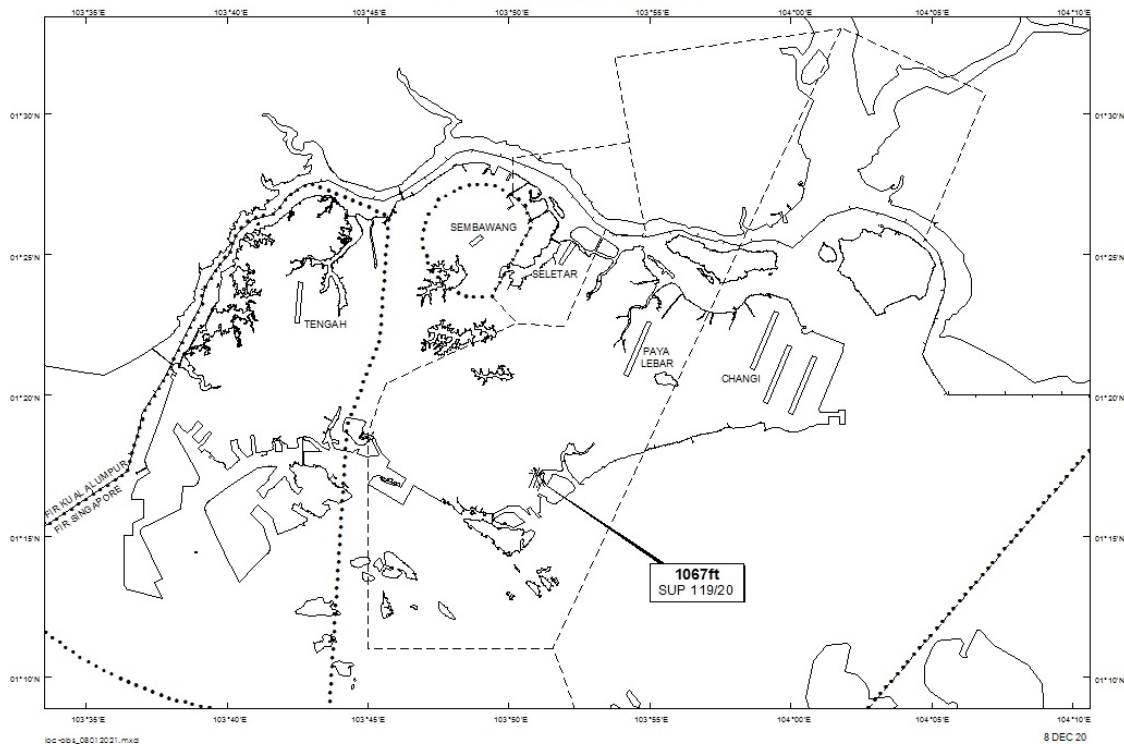

Email: caas_singaporeais@caas.gov.sgURL: www.caas.gov.sgURL: <https://aim-sg.caas.gov.sg>**AIP Supplement for
Singapore****AIP SUP
119/2020****Effective from 08 DEC 2020****/ 31 OCT 2021****Published on 08 DEC 2020****PAYA LEBAR AIRPORT – LUFFING CRANES**

WIE/2110311559 five luffing cranes, height 1067ft AMSL, erected at 011703N 1035100E (bearing 216.4 degrees, distance 5.33nm from Paya Lebar ARP - within Paya Lebar Control Zone). Cranes marked and lighted at night. (NOTAM A4674/20 dated 17/11/2020 is hereby superseded.)

LOCATION OF OBSTACLES

PAGE INTENTIONALLY LEFT BLANK