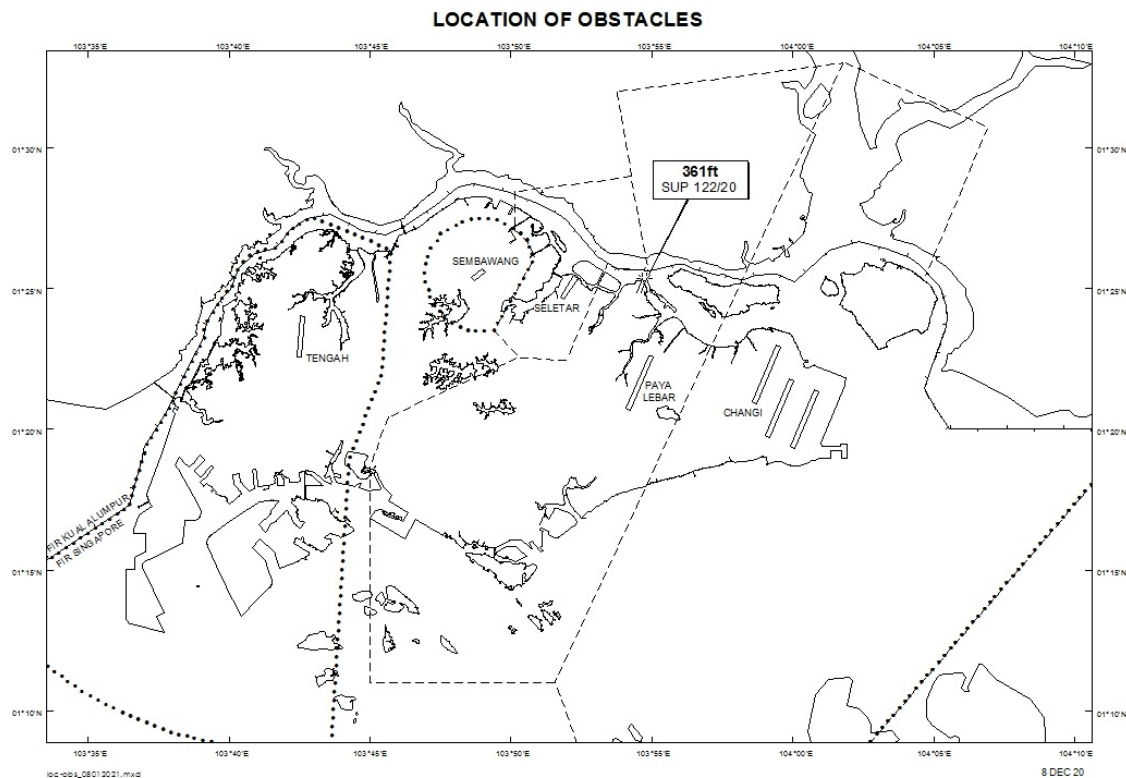

WIE/2112311559 five flat top cranes and five luffing cranes, height 361ft AMSL, erected at 012511N 1035444E (bearing 8.4 degrees, distance 3.88nm from Paya Lebar ARP - within Paya Lebar Control Zone). Cranes marked and lighted at night. (NOTAM A4542/20 dated 06/11/2020 is hereby superseded.)