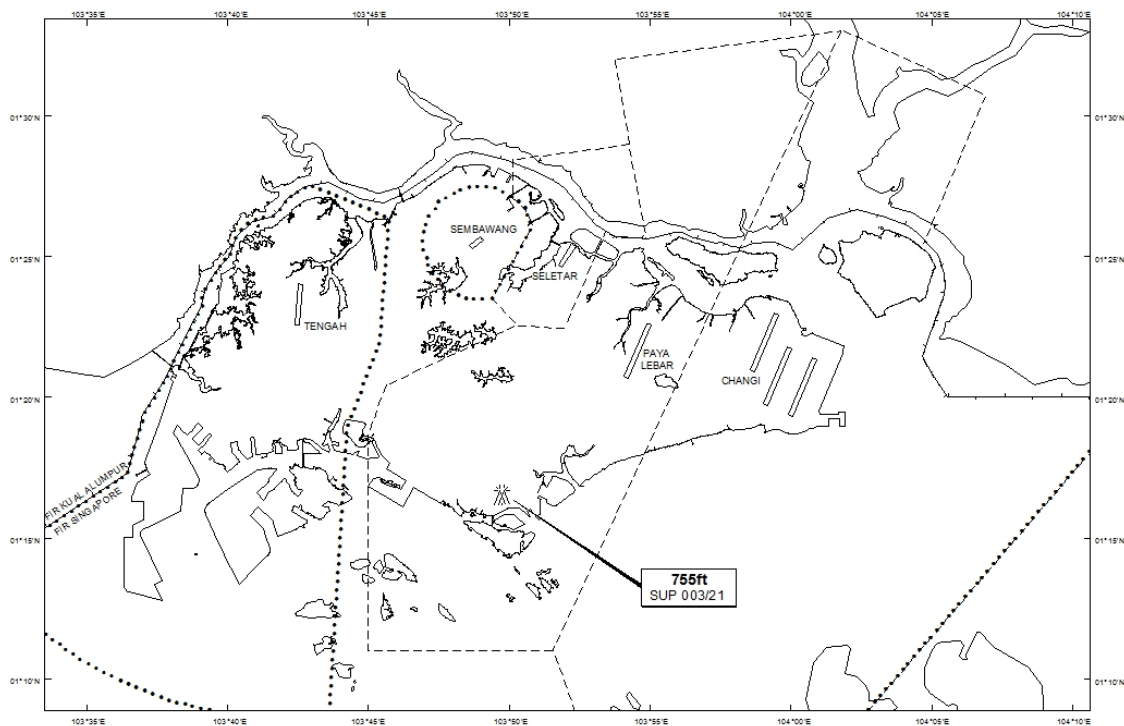

Email: caas_singaporeais@caas.gov.sgURL: www.caas.gov.sgURL: <https://aim-sg.caas.gov.sg>**AIP Supplement for
Singapore****AIP SUP
003/2021****Effective from 14 JAN 2021****/ 01 FEB 2022****Published on 14 JAN 2021****PAYA LEBAR AIRPORT – TOPLESS CRANES**

WIE/2202011559 two topless cranes, height 755ft AMSL, erected at 011632N 1034945E (bearing 222.5 degrees, distance 6.52nm from Paya Lebar ARP - within Paya Lebar Control Zone). Cranes marked and lighted at night. (NOTAM A5399/20 dated 22/12/2020 is hereby superseded.)

LOCATION OF OBSTACLES

PAGE INTENTIONALLY LEFT BLANK