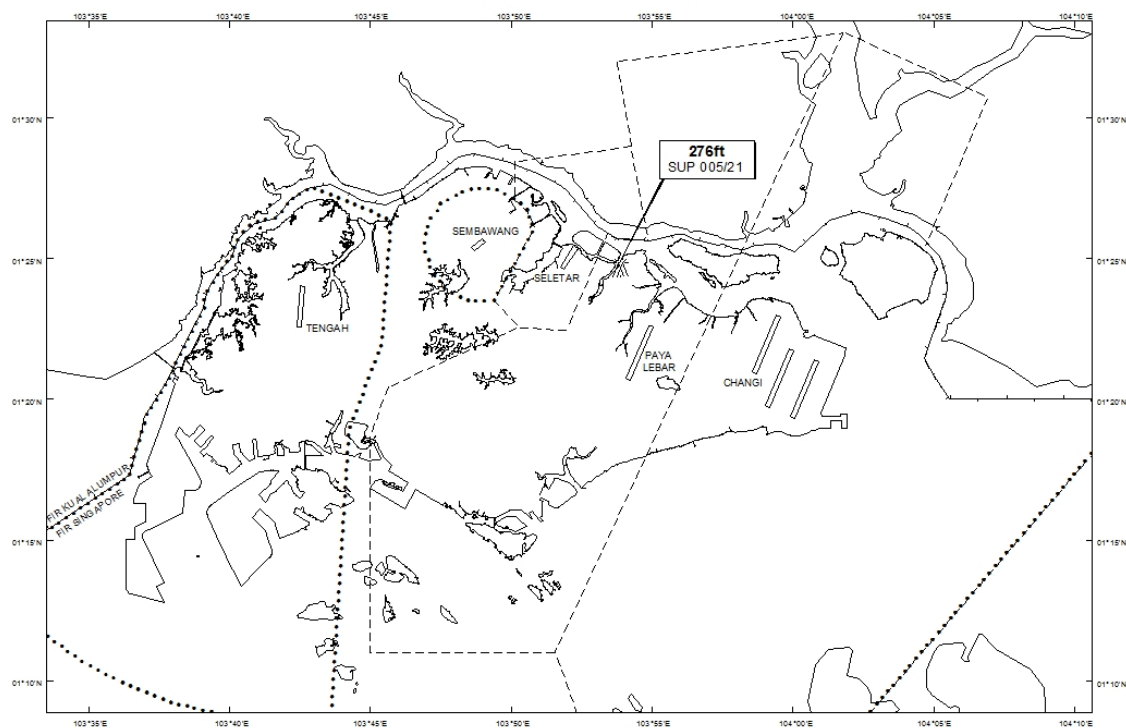

WIE/2202011559 ten topless cranes, height 276ft AMSL, erected at 012440N 1035353E (bearing 355.3 degrees, distance 3.34nm from Paya Lebar ARP - within Paya Lebar Control Zone). Cranes marked and lighted at night. (NOTAM A5397/20 dated 22/12/2020 is hereby superseded.)

**LOCATION OF OBSTACLES**

*PAGE INTENTIONALLY LEFT BLANK*