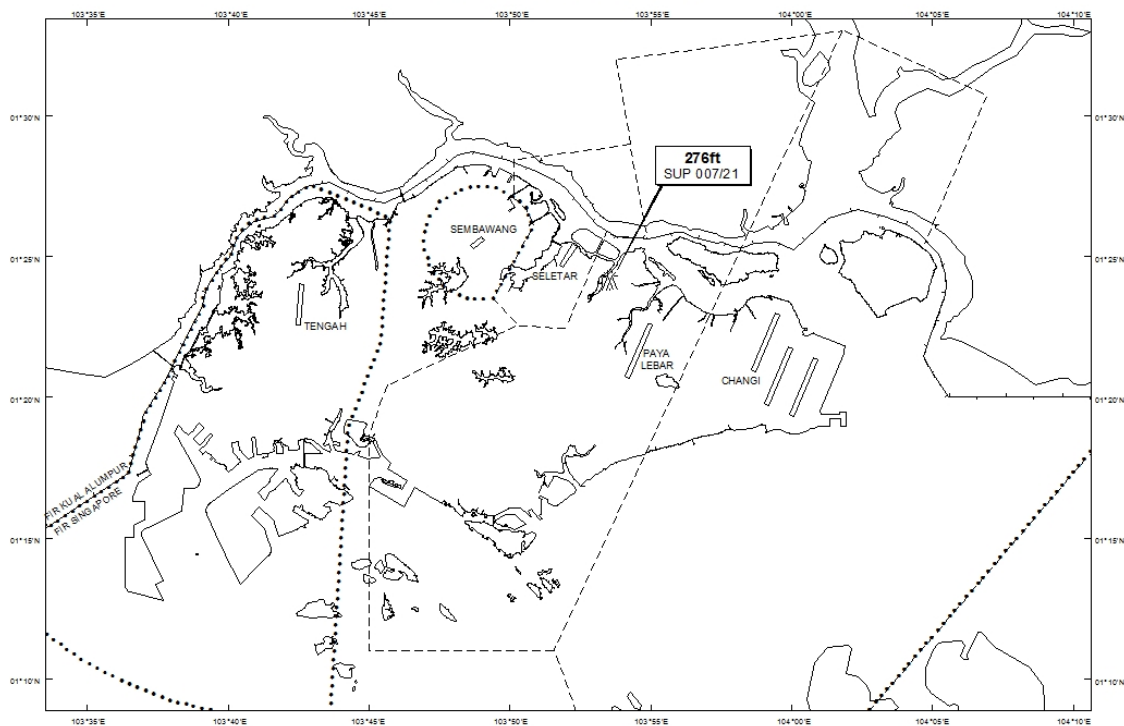

Email: caas_singaporeais@caas.gov.sgURL: www.caas.gov.sgURL: <https://aim-sg.caas.gov.sg>**AIP Supplement for
Singapore****AIP SUP
007/2021****Effective from 14 JAN 2021****/ 01 JUL 2021****Published on 14 JAN 2021****PAYA LEBAR AIRPORT – MOBILE CRANES**

WIE/2107011559 two mobile cranes, height 276ft AMSL, erected at 012409N 1035333E (bearing 347.7 degrees, distance 2.87nm from Paya Lebar ARP - within Paya Lebar Control Zone). Cranes marked and lighted at night. (NOTAM A5374/20 dated 21/12/2020 is hereby superseded.)

LOCATION OF OBSTACLES

PAGE INTENTIONALLY LEFT BLANK