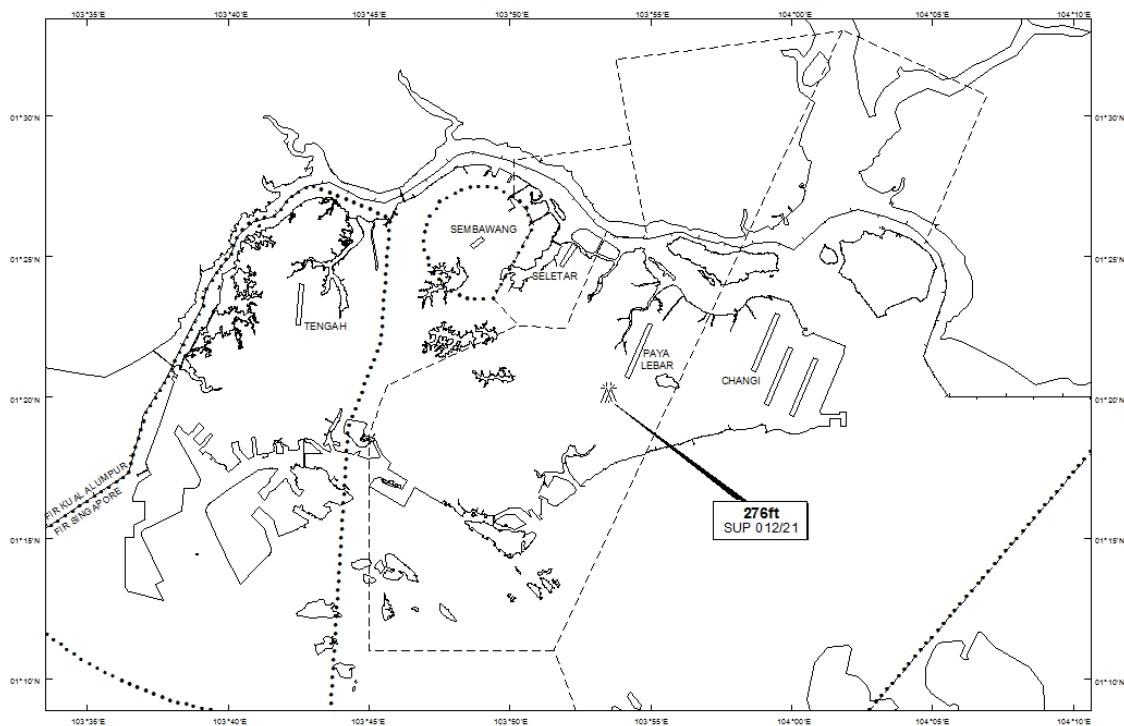

Email: caas_singaporeais@caas.gov.sgURL: www.caas.gov.sgURL: <https://aim-sg.caas.gov.sg>

AIP Supplement for Singapore

**AIP SUP****012/2021****Effective from 14 JAN 2021****/ 31 DEC 2021****Published on 14 JAN 2021**

PAYA LEBAR AIRPORT – FLAT TOP CRANES

WIE/2112311559 six flat top cranes, height 276ft AMSL, erected at 012009N 1035330E (bearing 209.2 degrees, distance 1.37nm from Paya Lebar ARP - within Paya Lebar Control Zone). Cranes marked and lighted at night. (NOTAM A5238/20 dated 14/12/2020 is hereby superseded.)

LOCATION OF OBSTACLES

PAGE INTENTIONALLY LEFT BLANK