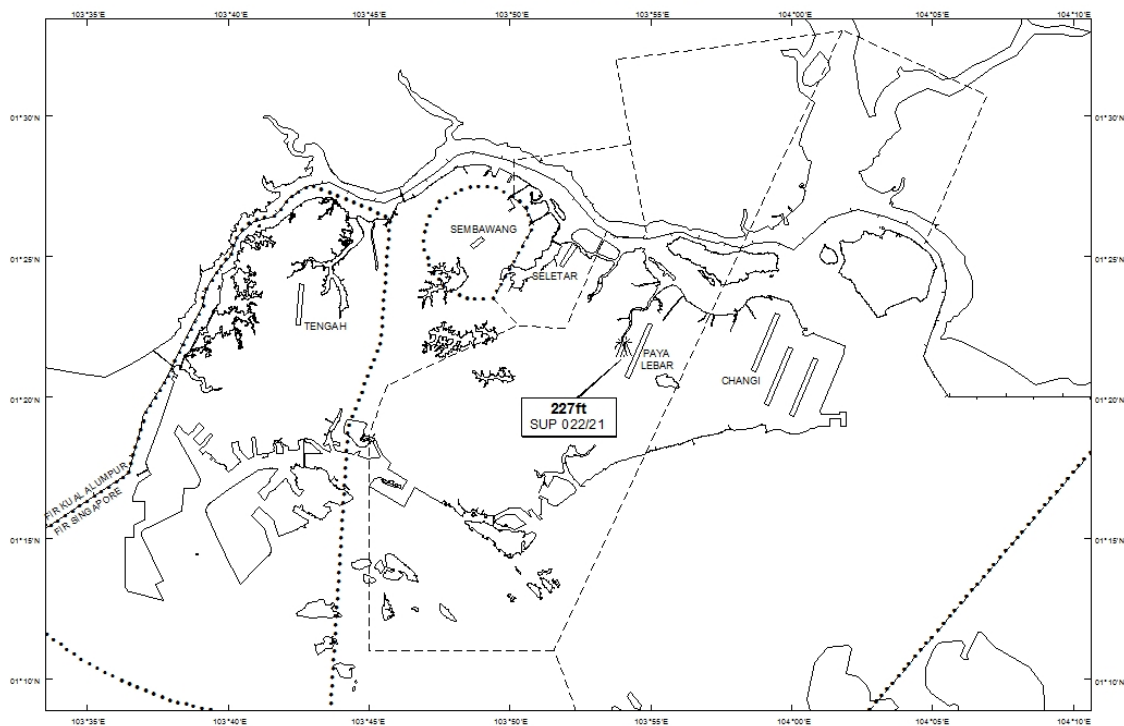

WIE/2111151559 two mobile cranes, height 227ft AMSL, erected at 012146N 1035403E (bearing 343.8 degrees, distance 0.44nm from Paya Lebar ARP - within Paya Lebar Control Zone). Cranes marked and lighted at night. (NOTAM A0405/21 dated 25/01/2021 is hereby superseded.)

**LOCATION OF OBSTACLES**

*PAGE INTENTIONALLY LEFT BLANK*