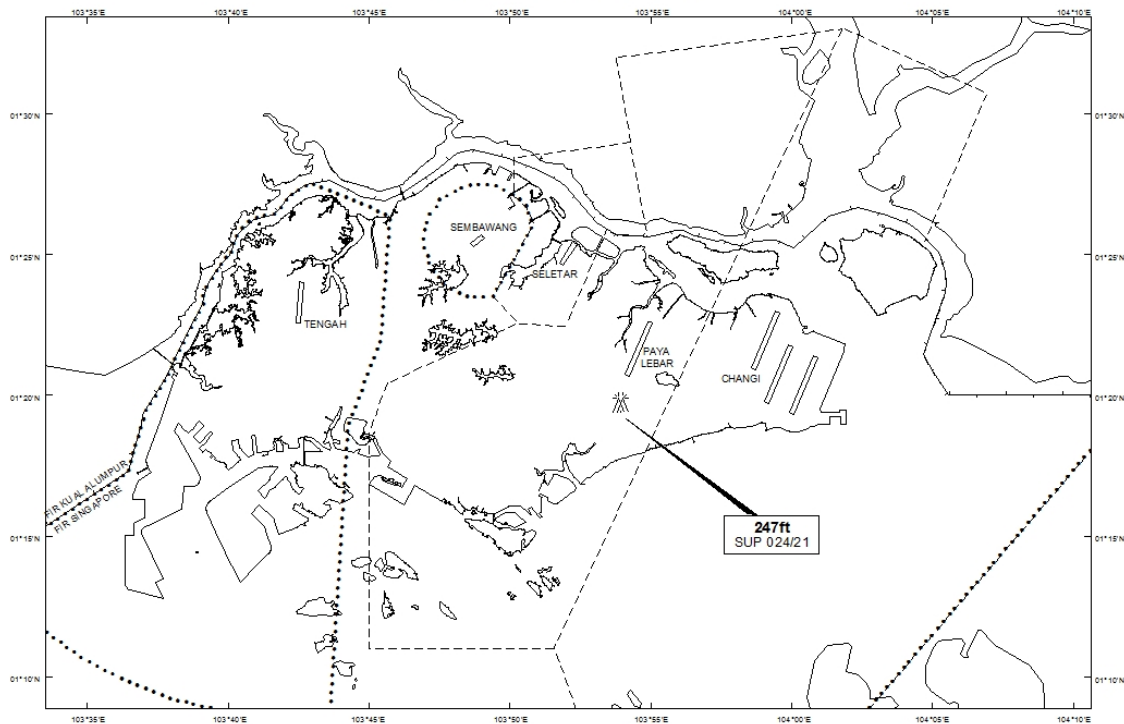

WIE/2110011559 eighteen mobile cranes, height 247ft AMSL, erected at 011943N 1035356E (bearing 188 degrees, distance 1.65nm from Paya Lebar ARP - within Paya Lebar Control Zone). Cranes marked and lighted at night. (NOTAM A0271/21 dated 16/01/2021 is hereby superseded.)

**LOCATION OF OBSTACLES**

*PAGE INTENTIONALLY LEFT BLANK*