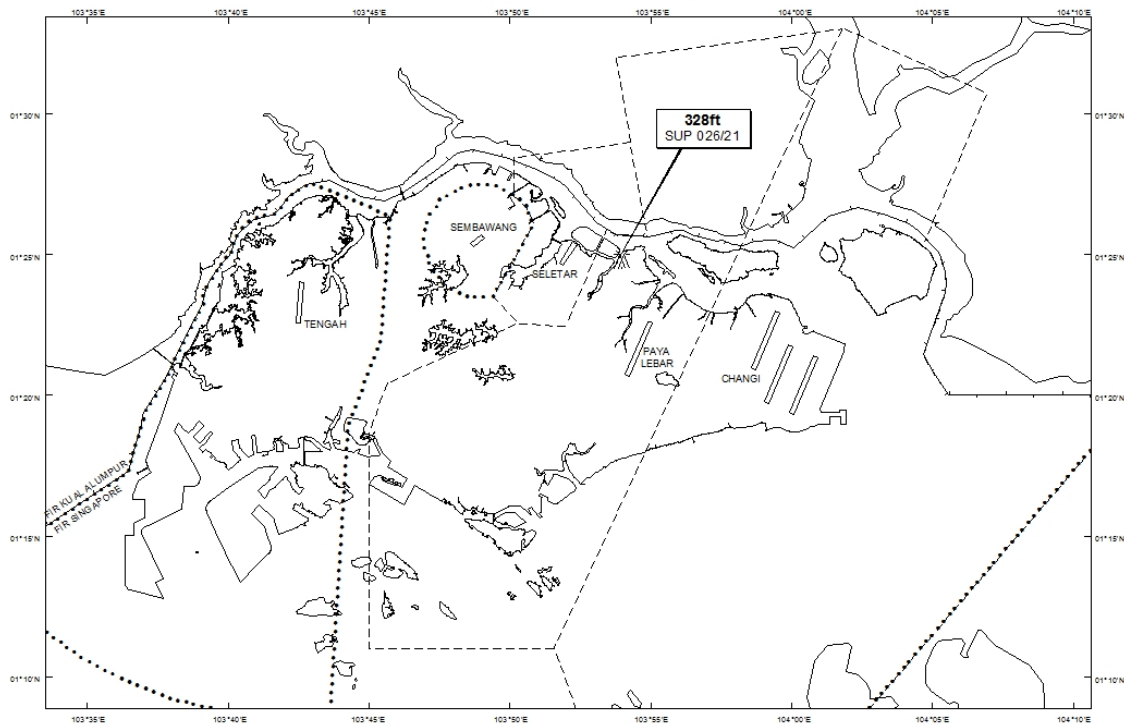

WIE/2203011559 three topless cranes, height 328ft AMSL, erected at 012449N 1035358E (bearing 357 degrees, distance 3.49nm from Paya Lebar ARP - within Paya Lebar Control Zone). Cranes marked and lighted at night. (NOTAM A0120/21 dated 08/01/2021 is hereby superseded.)

**LOCATION OF OBSTACLES**

*PAGE INTENTIONALLY LEFT BLANK*