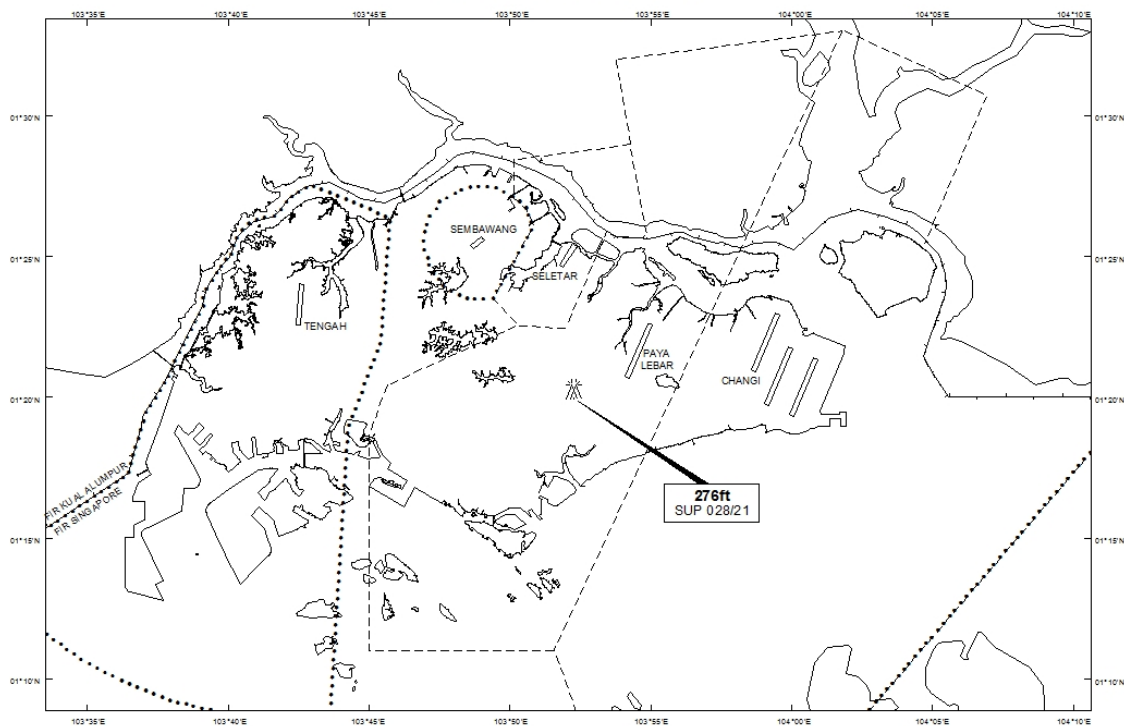

Email: caas_singaporeais@caas.gov.sgURL: www.caas.gov.sgURL: <https://aim-sg.caas.gov.sg>**AIP Supplement for
Singapore****AIP SUP
028/2021****Effective from 08 FEB 2021****/ 01 DEC 2021****Published on 08 FEB 2021****PAYA LEBAR AIRPORT – TOPLESS CRANES**

WIE/2112011559 three topless cranes, height 276ft AMSL, erected at 012017N 1035215E (bearing 241.1 degrees, distance 2.19nm from Paya Lebar ARP - within Paya Lebar Control Zone). Cranes marked and lighted at night. (NOTAM A0110/21 dated 07/01/2021 is hereby superseded.)

LOCATION OF OBSTACLES

PAGE INTENTIONALLY LEFT BLANK