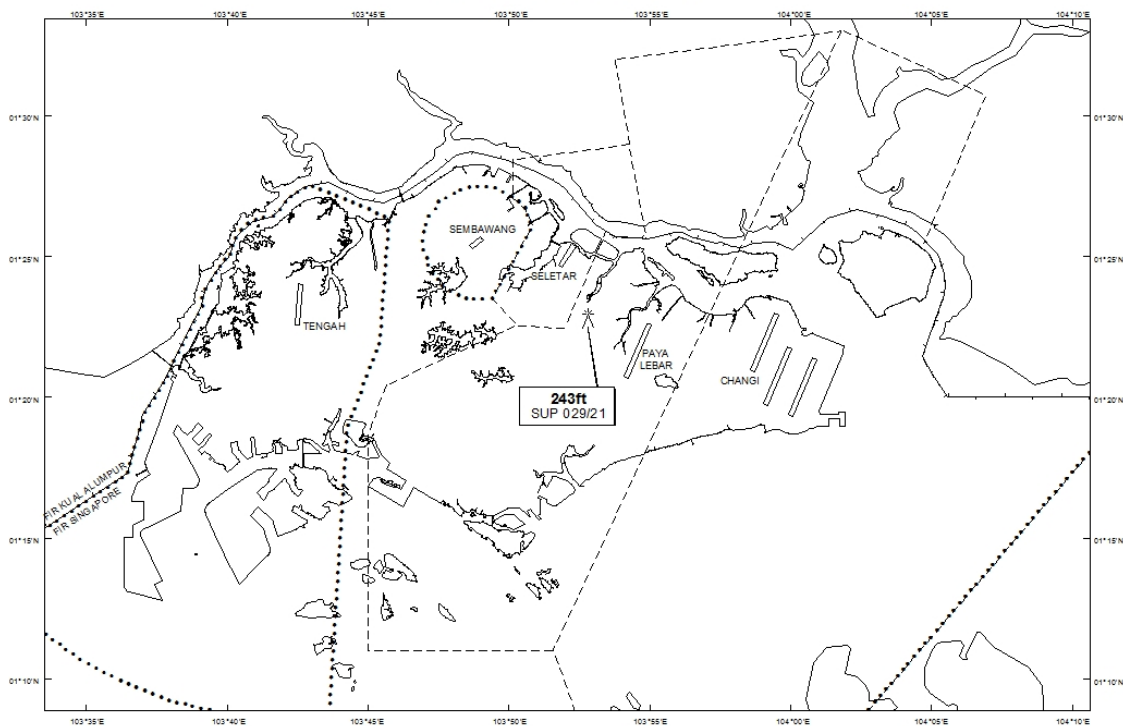

Email: caas_singaporeais@caas.gov.sgURL: www.caas.gov.sgURL: <https://aim-sg.caas.gov.sg>**AIP Supplement for
Singapore****AIP SUP
029/2021****Effective from 08 FEB 2021****/ 12 JUL 2021****Published on 08 FEB 2021****PAYA LEBAR AIRPORT – MOBILE CRANE**

WIE/2107121559 one mobile crane, height 243ft AMSL, erected at 012248N 1035249E (bearing 317.3 degrees, distance 1.99nm from Paya Lebar ARP - within Paya Lebar Control Zone). Crane marked and lighted at night. (NOTAM A0044/21 dated 04/01/2021 is hereby superseded.)

LOCATION OF OBSTACLES

PAGE INTENTIONALLY LEFT BLANK