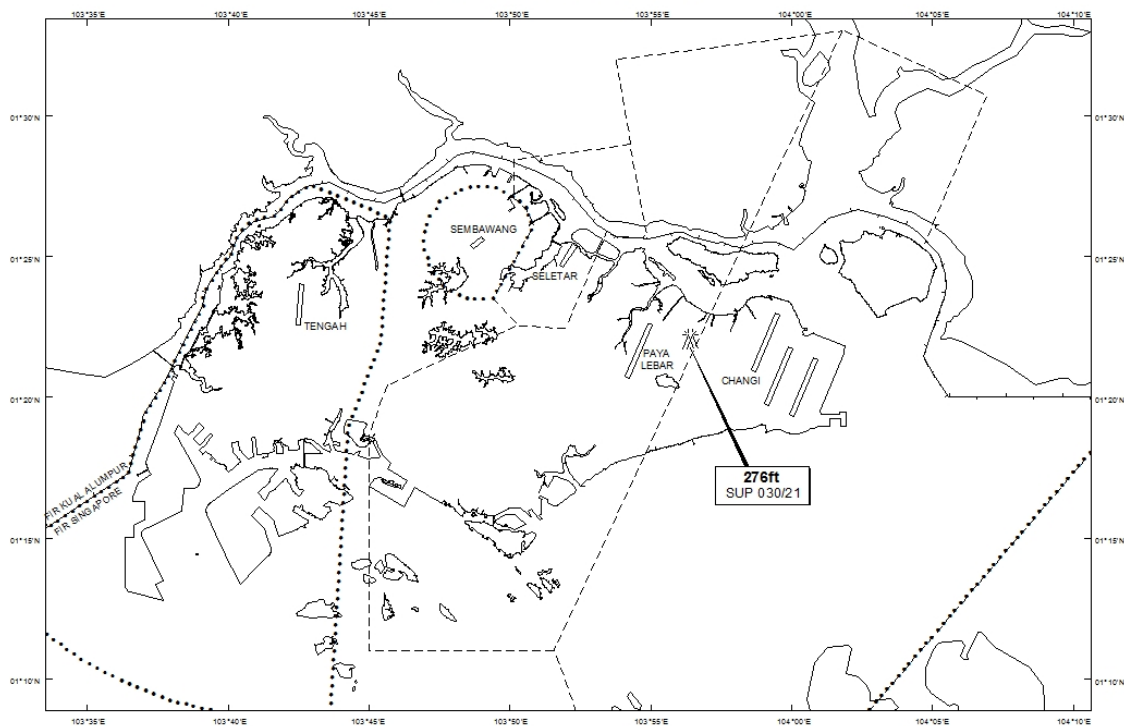

Email: caas_singaporeais@caas.gov.sgURL: www.caas.gov.sgURL: <https://aim-sg.caas.gov.sg>**AIP Supplement for
Singapore****AIP SUP
030/2021****Effective from 08 FEB 2021****/ 01 JUL 2021****Published on 08 FEB 2021****PAYA LEBAR AIRPORT – TOPLESS CRANES**

WIE/2107011559 eight topless cranes, height 276ft AMSL, erected at 012203N 1035623E (bearing 72.2 degrees, distance 2.32nm from Paya Lebar ARP - within Paya Lebar Control Zone). Cranes marked and lighted at night. (NOTAM A0043/21 dated 04/01/2021 is hereby superseded.)

LOCATION OF OBSTACLES

PAGE INTENTIONALLY LEFT BLANK