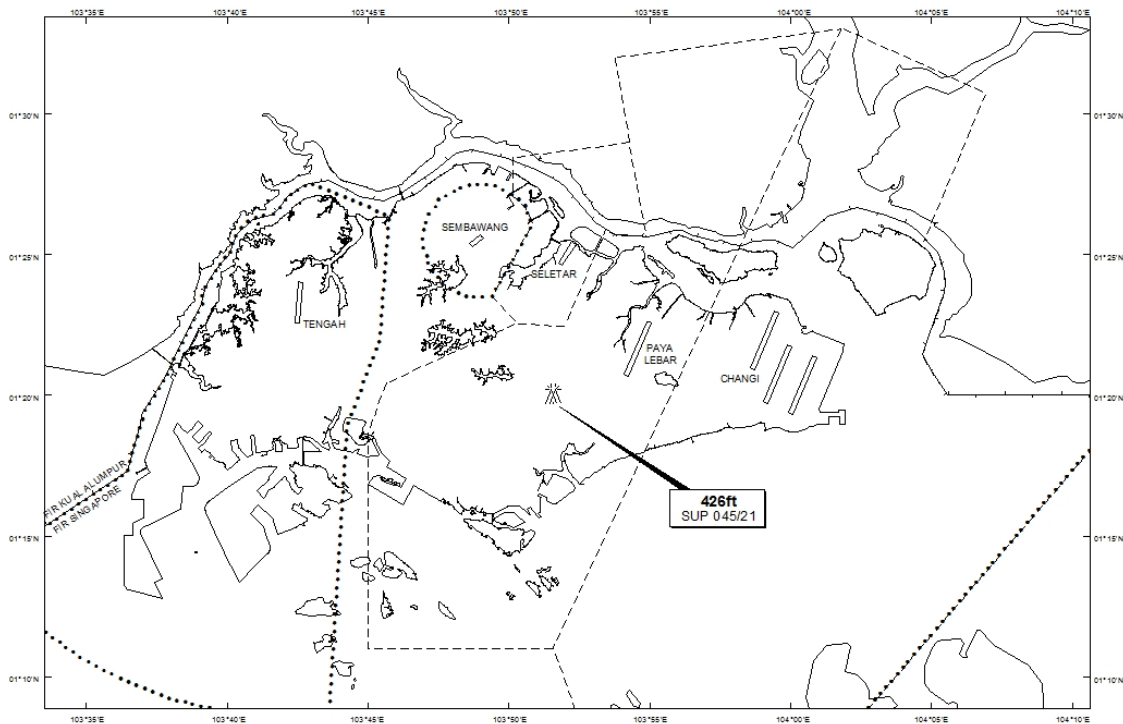

Email: caas_singaporeais@caas.gov.sgURL: www.caas.gov.sgURL: <https://aim-sg.caas.gov.sg>**AIP Supplement for
Singapore****AIP SUP
045/2021****Effective from 08 MAR 2021****/ 03 FEB 2022****Published on 08 MAR 2021****PAYA LEBAR AIRPORT – TOPLESS CRANES**

WIE/2202031559 four topless cranes, height 426ft AMSL, erected at 012003N 1035135E (bearing 243.4 degrees, distance 2.89nm from Paya Lebar ARP - within Paya Lebar Control Zone). Cranes marked and lighted at night. (NOTAM A0599/21 dated 01/02/2021 is hereby superseded.)

LOCATION OF OBSTACLES

PAGE INTENTIONALLY LEFT BLANK