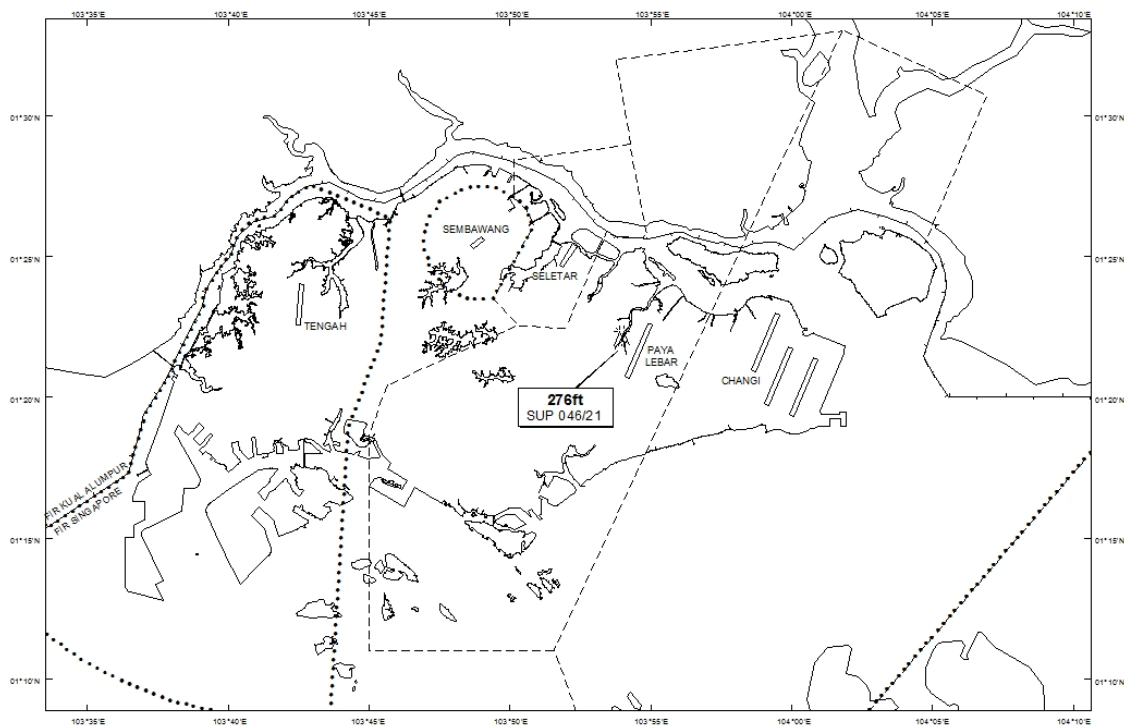

Email: caas_singaporeais@caas.gov.sgURL: www.caas.gov.sgURL: <https://aim-sg.caas.gov.sg>**AIP Supplement for
Singapore****AIP SUP
046/2021****Effective from 08 MAR 2021****/ 25 JAN 2022****Published on 08 MAR 2021****PAYA LEBAR AIRPORT – TOPLESS CRANES**

WIE/2201251559 seven topless cranes, height 276ft AMSL, erected at 012211N 1035359E (bearing 346.7 degrees, distance 0.86nm from Paya Lebar ARP - within Paya Lebar Control Zone). Cranes marked and lighted at night. (NOTAM A0580/21 dated 01/02/2021 is hereby superseded.)

LOCATION OF OBSTACLES

PAGE INTENTIONALLY LEFT BLANK