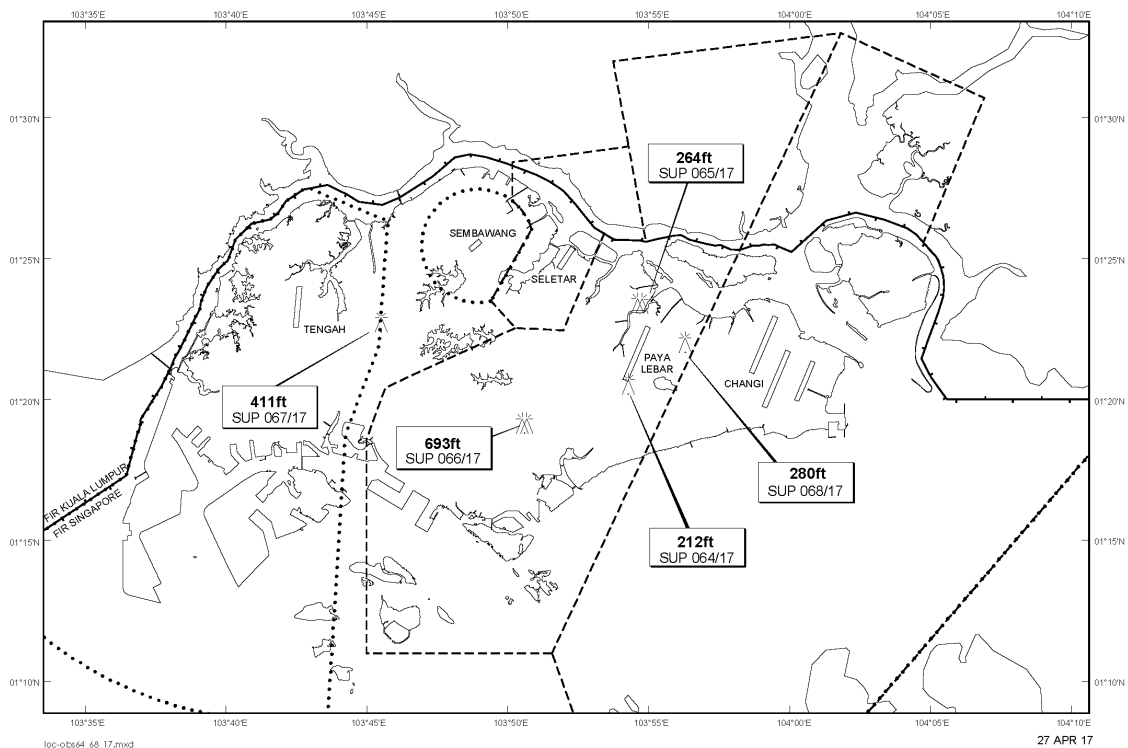

Email: caas_singaporeais@caas.gov.sgURL: www.caas.gov.sgURL: <https://fpl-1.caasaim.gov.sg>**AIP Supplement for
Singapore****AIP SUP
065/2017****Effective from 27 APR 2017****/ 20 DEC 2017****Published on 27 APR 2017****PAYA LEBAR AIRPORT – TOPLESS CRANES**

WIE/1712201559 three topless cranes, height 264ft AMSL, erected at 012325N 1035441E (bearing 14 degrees, distance 2.2nm from Paya Lebar ARP - within Paya Lebar CTR). Topless cranes marked and lighted at night. (NOTAM A2836/15 dated 16/12/15 is hereby superseded.)

LOCATION OF OBSTACLES

PAGE INTENTIONALLY LEFT BLANK