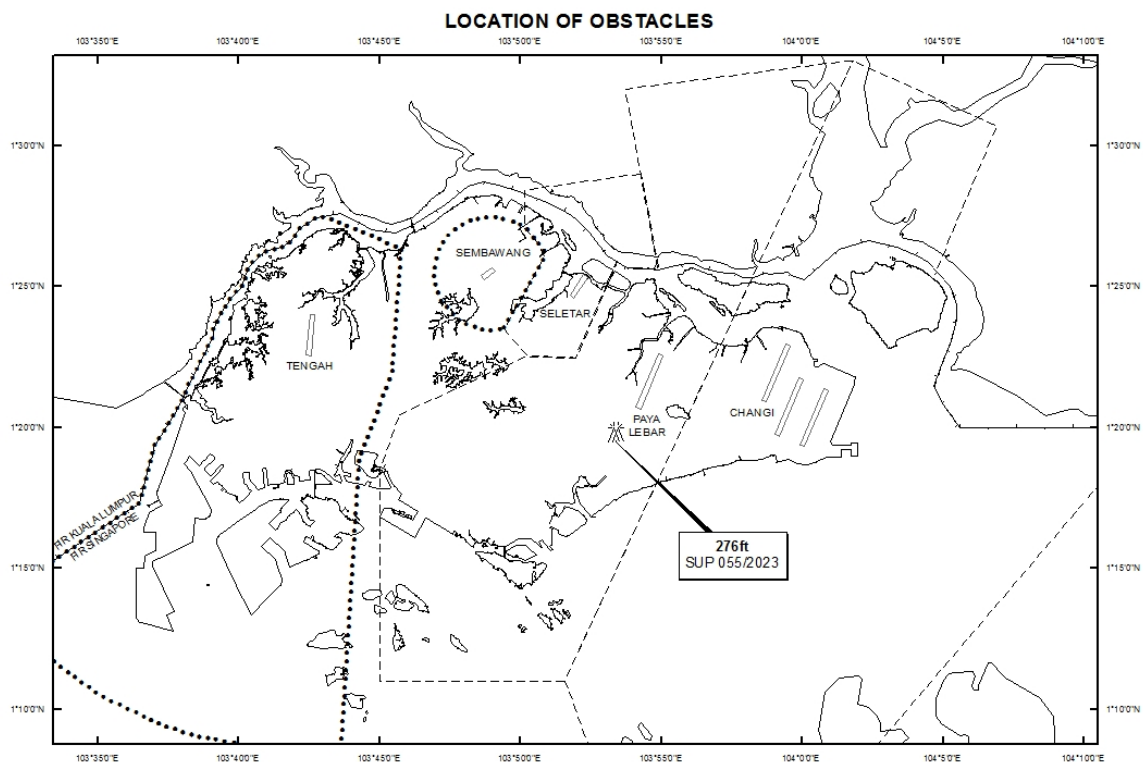

PAYA LEBAR AIRPORT – CRAWLER CRANES

WIE/2404011559 ten crawler cranes, height 276ft AMSL, erected at 011935N 1035323E (bearing 204.4 degrees, distance 1.93nm from Paya Lebar ARP - within Paya Lebar Control Zone). Cranes marked and lighted at night. (NOTAM A0684/23 dated 27/03/2023 is hereby superseded.)