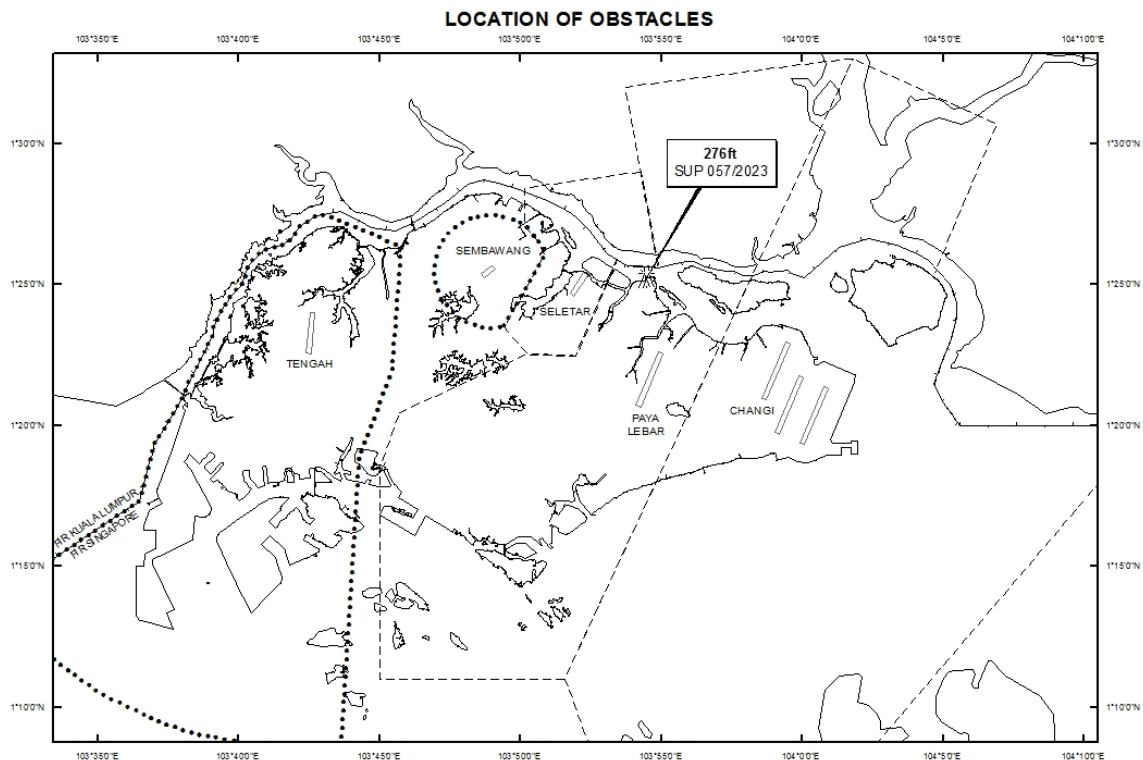

WIE/2403311559 four rough terrain and three mobile cranes, height 276ft AMSL, erected at 012459N 1035428E (bearing 4.8 degrees, distance 3.66nm from Paya Lebar ARP - within Paya Lebar Control Zone). Cranes marked and lighted at night. (NOTAM A0682/23 dated 27/03/2023 is hereby superseded.)