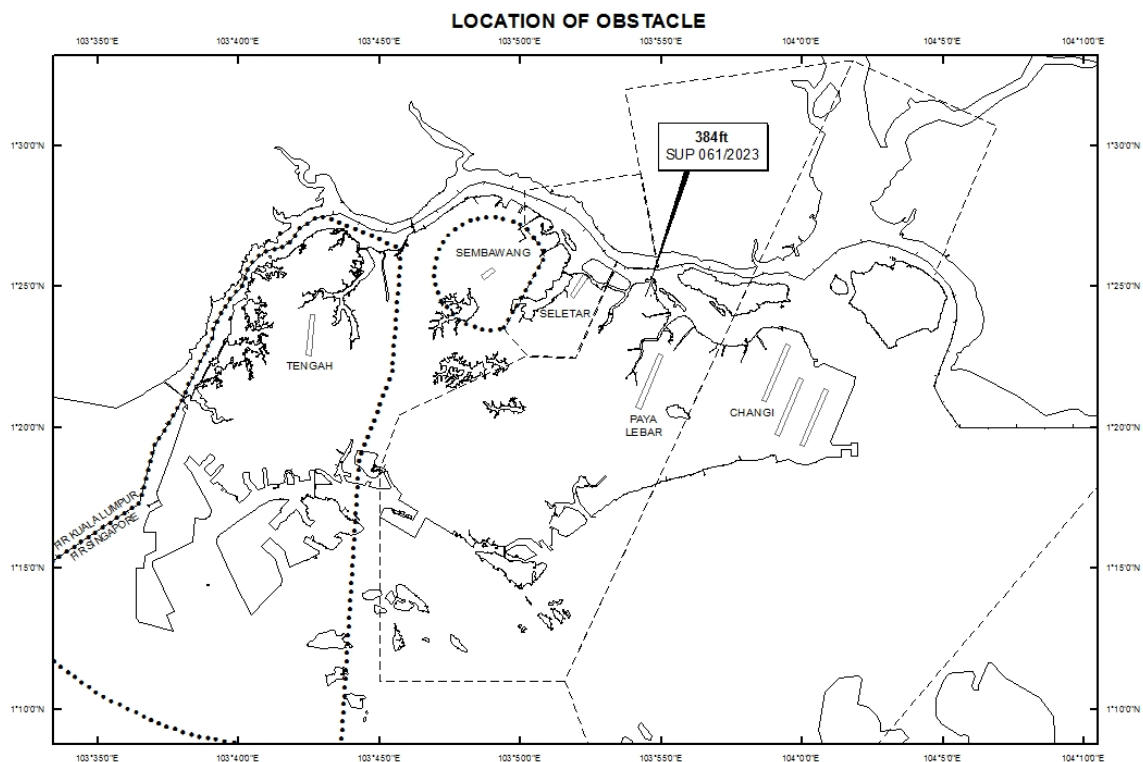

Email: caas_singaporeais@caas.gov.sgURL: www.caas.gov.sgURL: <https://aim-sg.caas.gov.sg>

AIP Supplement for Singapore

AIP SUP
061/2023

Effective from 13 APR 2023

/ 23 MAR 2024

Published on 13 APR 2023

PAYA LEBAR AIRPORT – MOBILE CRANE

WIE/2403231559 one mobile crane, height 384ft AMSL, erected at 012444N 1035436E (bearing 7 degrees, distance 3.43nm from Paya Lebar ARP - within Paya Lebar Control Zone). Crane marked and lighted at night. (NOTAM A0591/23 dated 10/03/2023 is hereby superseded.)