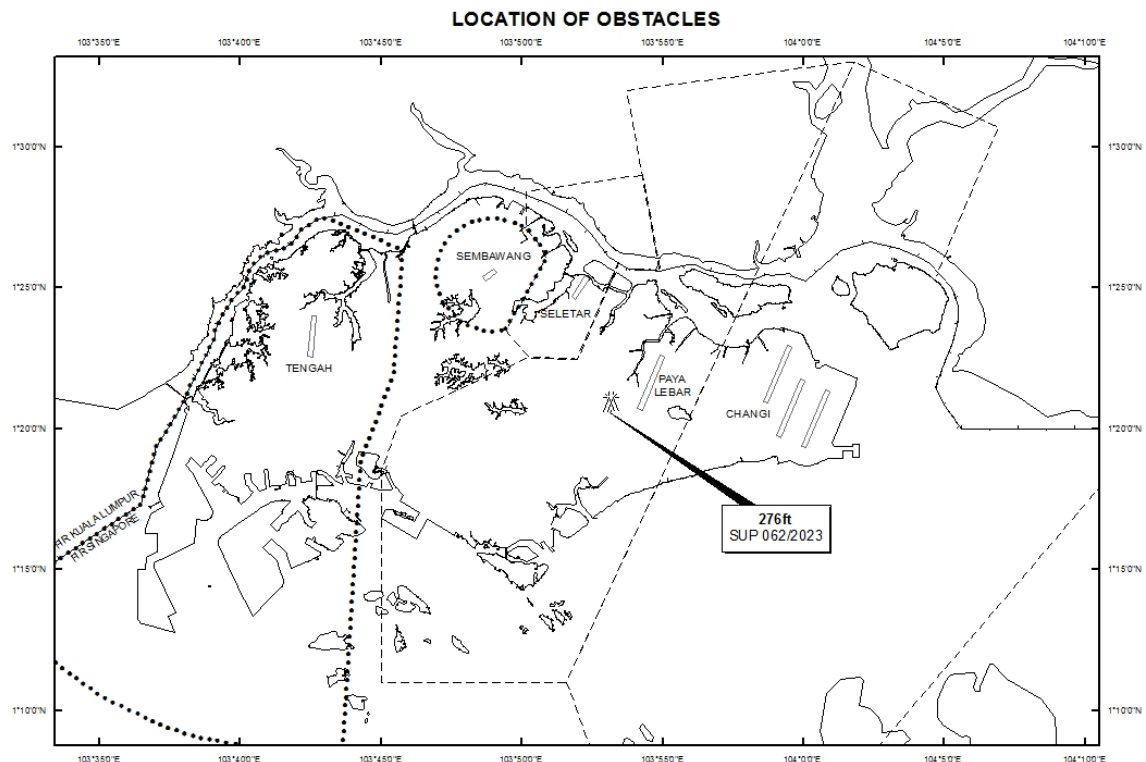

WIE/2403231559 two luffing cranes, height 276ft AMSL, erected at 012041N 1035308E (bearing 237 degrees, distance 1.21nm from Paya Lebar ARP - within Paya Lebar Control Zone). Cranes marked and lighted at night. (NOTAM A0590/23 dated 10/03/2023 is hereby superseded.)